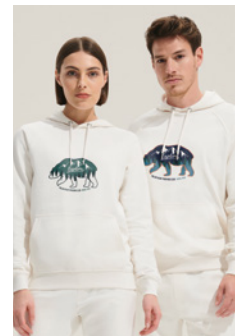

SOL'S Stellar Unisex
S03568